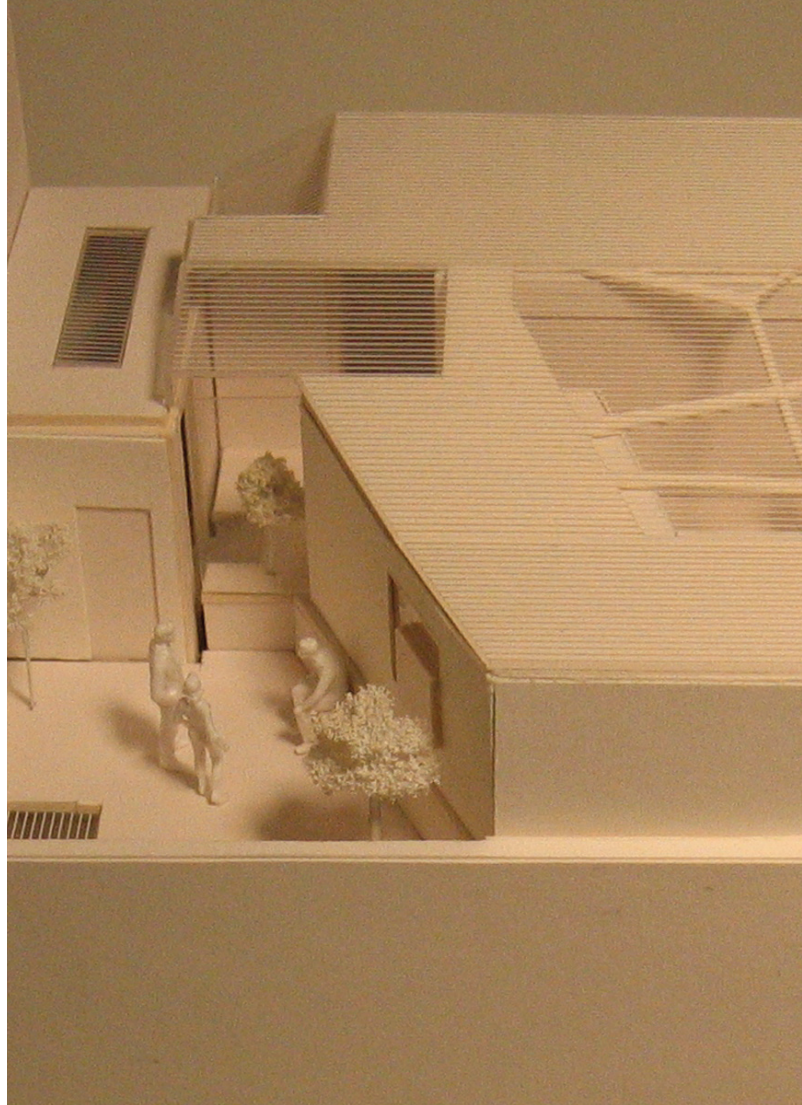

The Kings Head Theatre, Islington

Innovative design proposals for this well-known and established theatre to improve auditorium capacity, accessibility and back of house facilities including provision of a fly-tower, technical facilities, rehearsal space and dressing rooms all within the context of the existing Listed Building. A new enclosed garden space at rooftop level will express the liveliness of the theatre.